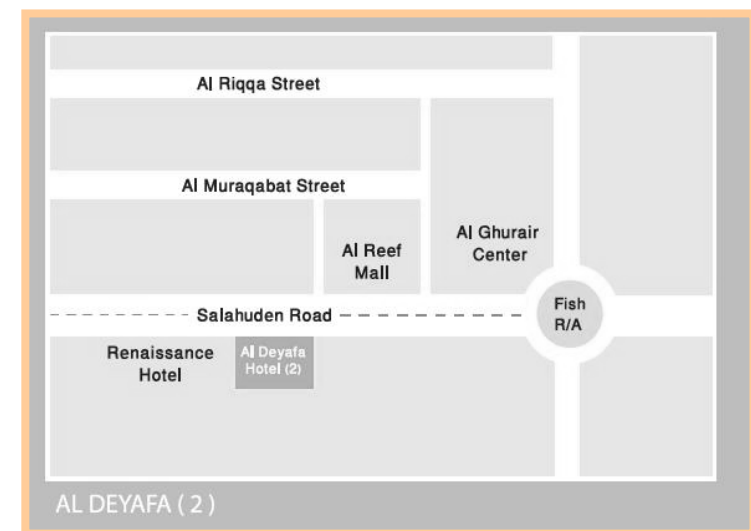

**Name :** AL DEYAFa HOTEL APARTMENT 2  
**Star Rating:** STANDARD HOTEL APARTMENT

**Address:** Salahudin Road  
Deira Dubai, United Arab Emirates

**Number of Rooms:** 30

**Year Opened :** 2001

**Last Renovation:**

**LOCATION:** Al Deyafa Apartment Two located in Deira Dubai, Sallah Al Dine Street next to Renaissance Hotel

**DESCRIPTION :** Al Deyafa Group is your luxury home in the hearth of Dubai whether you are on a short business trip or bringing your family on an extended holiday our friendly staff. Spacious flats, exceptional facilities and renowned Al Deyafa style of hospitality...Will make you feel right at home.

**Al Deyafa group** situated close to some of the city's major conveniently attraction, the popular city shopping mall is just a few minutes away from the hotels.

**Al Deyafa group** provides you with all the comfort and privacy you desire.