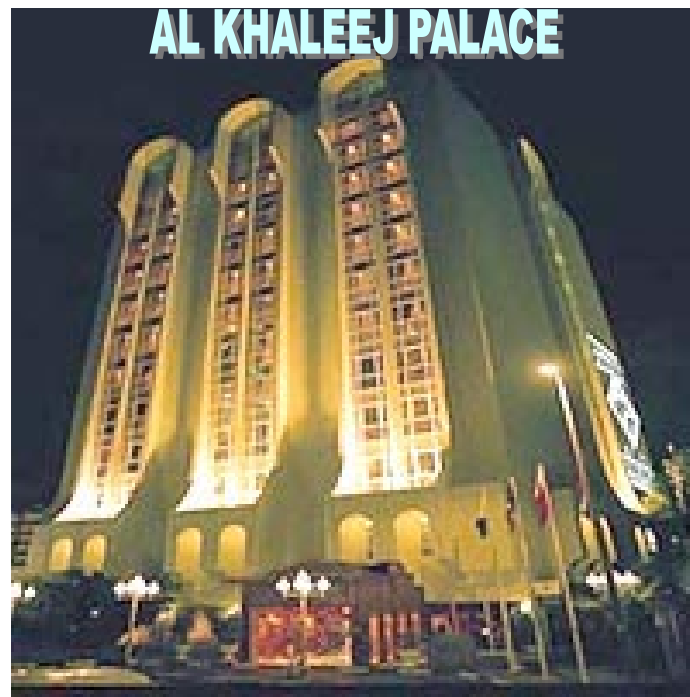

**Name:** AL KHALEEJ PALACE

**Star Rating:** 4 Star

**Address:** P.O. Box 3720, Al Maktoum Street,  
City Centre - Deira, Dubai, United Arab Emirates

**No of Rooms:** 88

**Year Opened :** 1988

**Last Renovation:** 2004

**LOCATION:** Located on Al Makoum Road at Deira. It is about 10 minutes away from Dubai International airport and close to Dubai Chamber of Commerce, Economic Department, Dubai Municipality, Clock Tower, Al Ghurair Shopping mall, Gold Souk, Dubai Creek Golf and Yacht Club and International Exhibition Centre.

**DESCRIPTION:**

Al Khaleej Palace Hotel Located in the heart of Dubai. Well furnished and decorated rooms assure guests of a home away from home sensation with luxurious and up to date settings. 6 Fabulous and Stylish outlets that spoil guests not to think of leaving the palace of anything else.