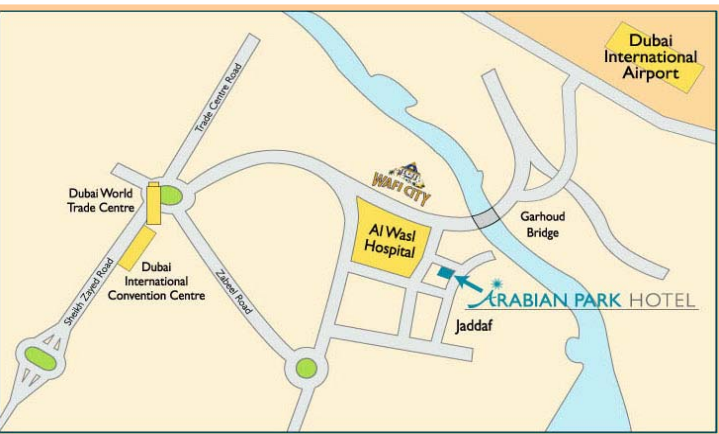

**Name:** ARABIAN PARK HOTEL

**Star Rating:** 3 Star

**Address:** P.O. Box 122382, Dubai,  
United Arab Emirates

**No of Rooms:** 318

**Year Opened :** 2006

**LOCATION:** Arabian Park Hotel Dubai is perfectly located in the city centre, just 10 minutes from Dubai International Airport & Dubai Convention Centre exhibitions halls and 5 minutes from Wafi City a world class shopping and entertainment complex with extensive health and leisure facilities and a host of restaurants, cafes and bars.

**DESCRIPTION:** Arabian Park Hotel, The business hotel with five-star attitude! A refreshing addition to Dubai's portfolio of hotels, Arabian Park Hotel offers a new standard of comfort and hospitality with a first class service at an affordable price.