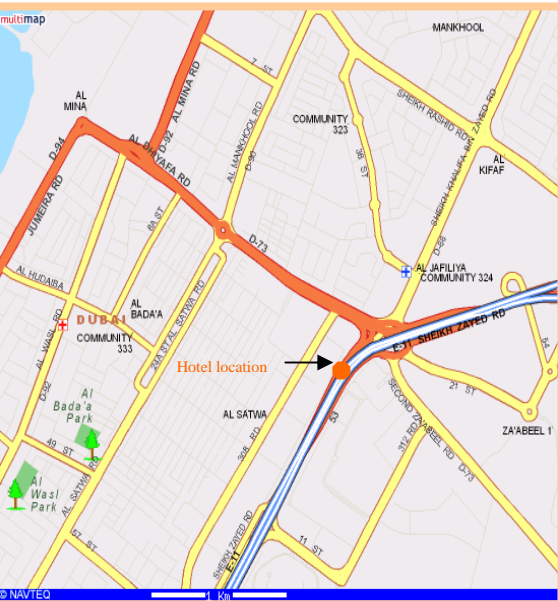

Chelsea Tower

Star Rating: Hotel Apartment

Address: Sheikh Zayed Road
Dubai, UAE

No of Rooms: 281

LOCATION: Jumeirah Beach Road Dubai,
United Arab Emirates

DESCRIPTION: Chelsea Tower is situated opposite the hub of finance, the DIFC (Dubai International Financial Center) on Dubai's ultra-chic Sheikh Zayed Road. The first impression of the tower is the awe-inspiring architectural eccentricity, which sets it apart from the mundane and the ordinary. And once you enter the Chelsea Tower, we promise you that your mood will be elevated, as your senses get immersed in pure luxury. Standing 49 stories tall, the Chelsea Tower has some of the best views of Dubai. Overlooking the Arabian Gulf and the Jumeirah beaches on one side and the sparkling city on the other, you're bound to be mesmerized by the view, whichever window you might look out of.