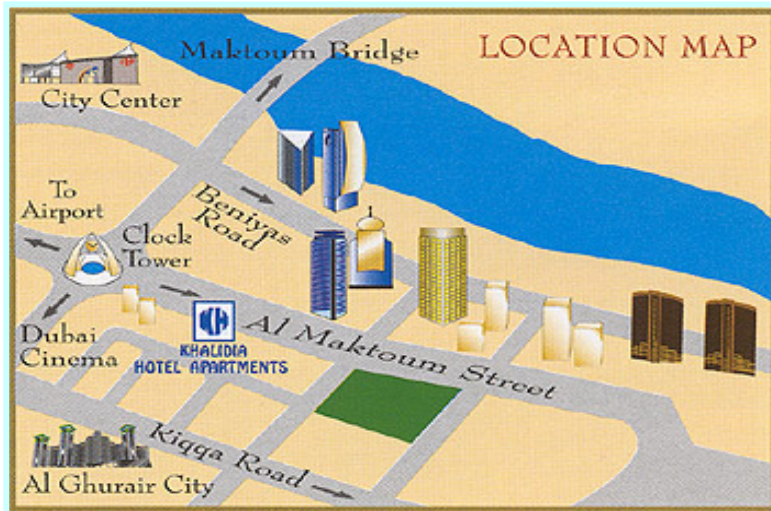

Name: Khalidia Hotel Apartments

Star Rating: Deluxe Hotel Apartment

Address: P.O. Box 63890, Al Maktoum Street
Dubai, United Arab Emirates

No of Rooms: 41

LOCATION: Khalidia Hotel Apartments is located in the heart of Dubai, just 6 kms from Dubai International Airport. Dubai's famous Gold Souq along with many other tourist attractions are easily accessible due to the hotel's unique location, on Al Maktoum street. Hotel is located just 300 meters from the Clock Tower roundabout the land mark of Dubai.

DESCRIPTION: Khalidia hotel apartments is a preferred hotel by business and Leisure travelers visiting dubai. located in the heart of the City it is just a few minutes away from most tourist Attractions government offices and business. khalidia hotel Apartments is the best place to feel at home.

The Khalidia Hotel Apartments, Dubai is situated within 5 minutes walk from the Clock Tower roundabout a short drive from Dubai's famous Gold Souq along with many other tourist attractions including shopping malls. Rooms are spacious and comfortable and fully equipped, suitable for short or long term stays.