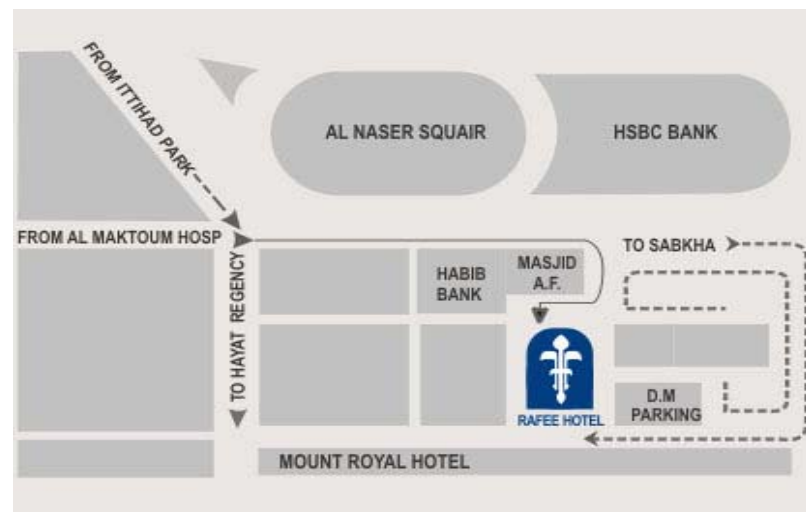

**Name:** Rafee Hotel

**Star Rating:** 2 Star

**Address:** P.O. Box 1249, Dubai,  
United Arab Emirates

**No of Rooms:** 206

**LOCATION:** Located in the heart of the city,  
within walking distance of local markets,  
commercial establishments and big shopping  
malls. Only 10 minutes from Dubai  
International Airport, 15 minutes from Dubai  
World Trade Center.

**DESCRIPTION:** The Rafee Hotel is ideal for both business and pleasure. There stylish and spacious rooms are well equipped with modern conveniences. You can enjoy luxurious style and the convenience of living in the heart of Dubai. It is an ideal relaxing place to make your stay in Dubai exciting and unforgettable.